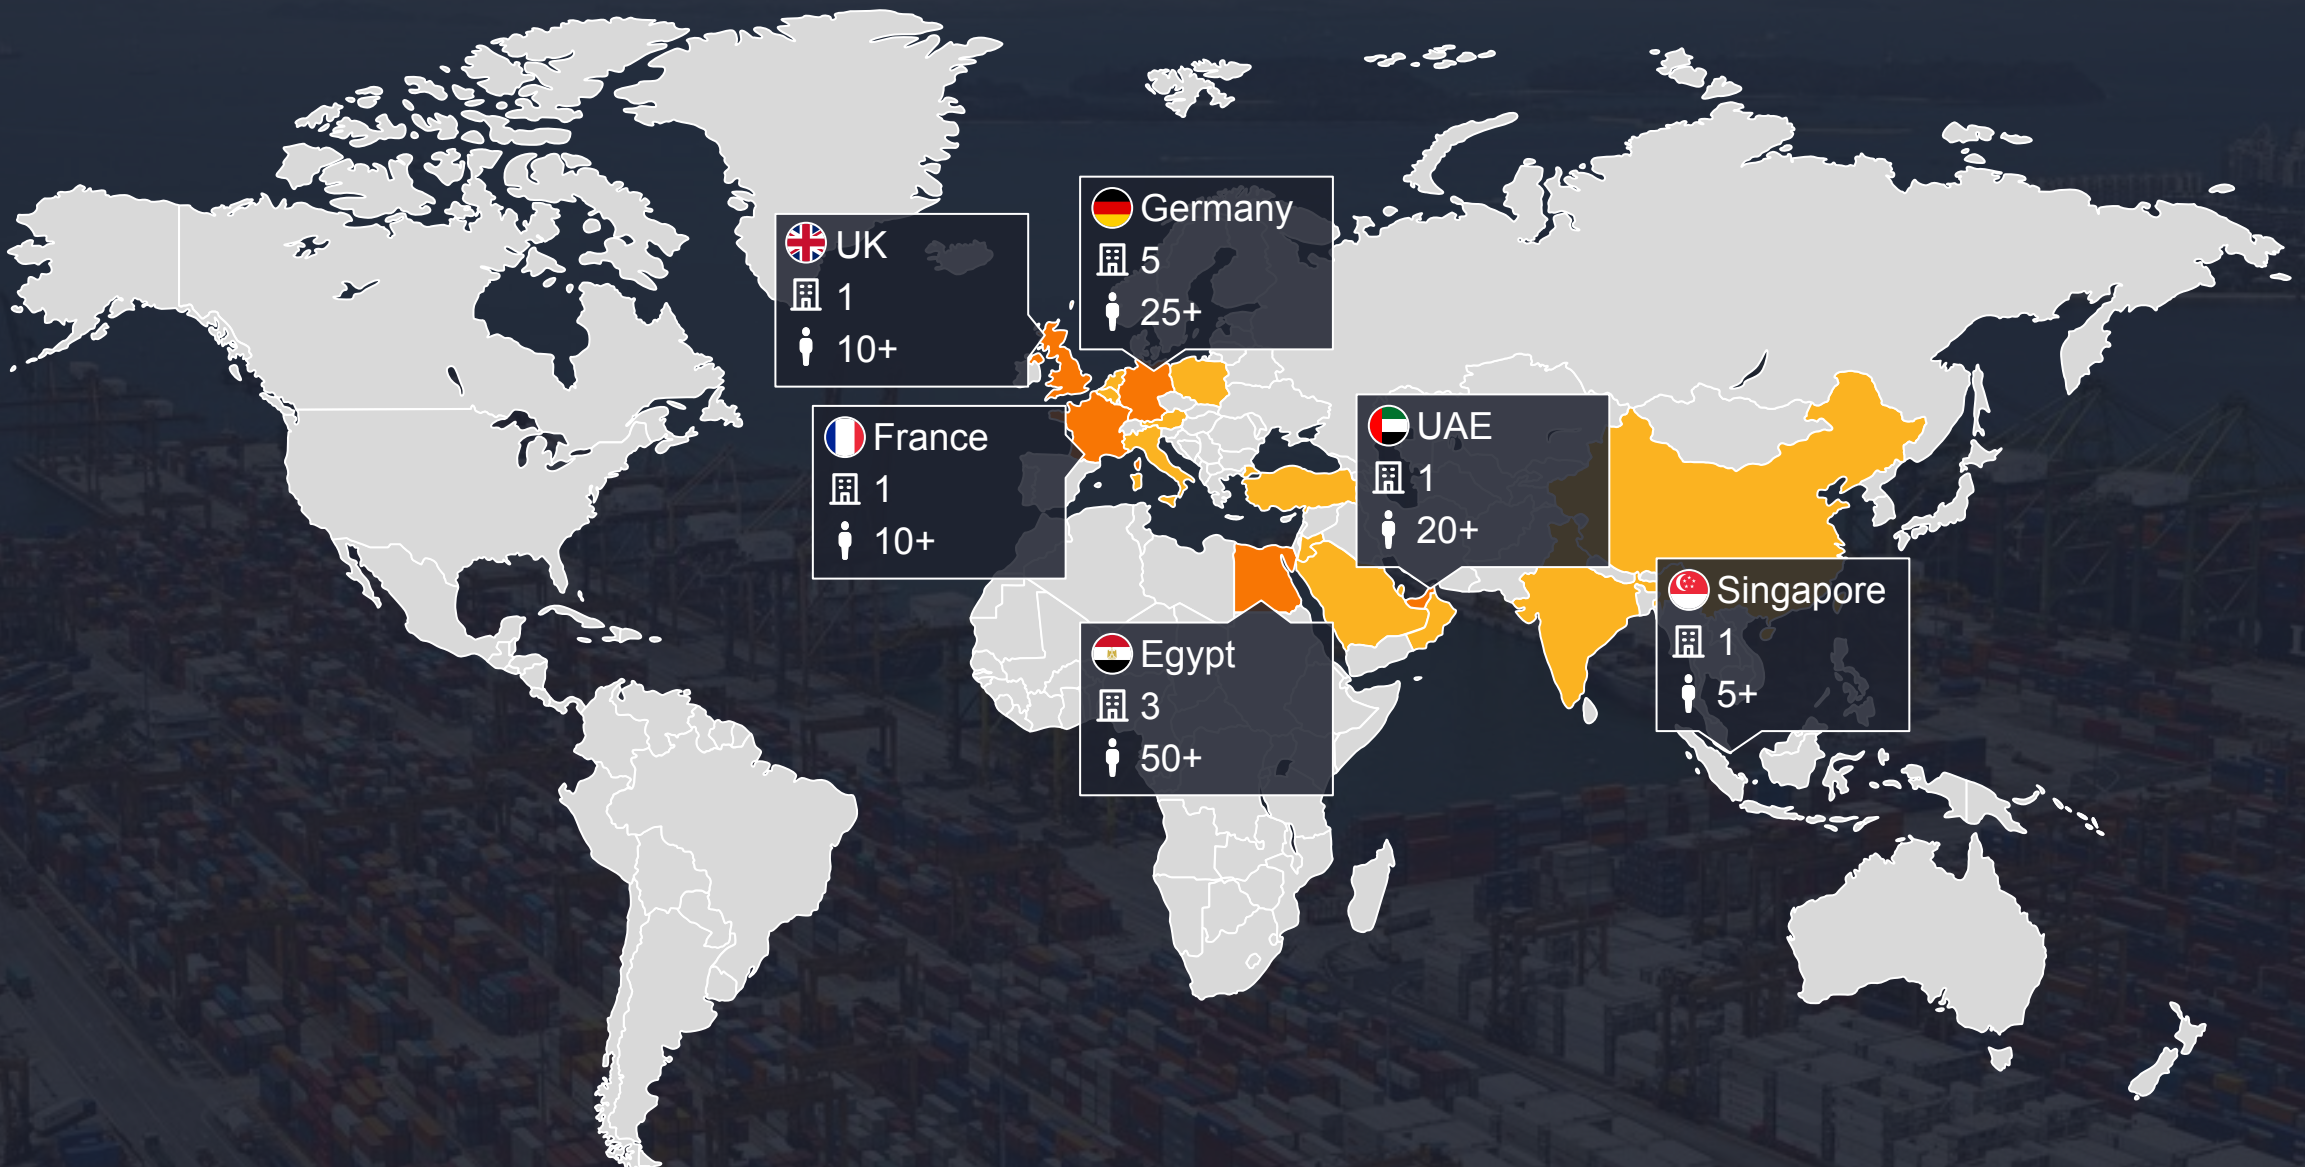

With our global headquarters in Egypt and strategic branches in Germany, France, UK, UAE, and Singapore Nexus casts a wide net across the globe. Our network is further strengthened by reliable strategic partners worldwide, enabling us to offer a comprehensive, one-stop solution for an array of logistics services. We cater to diverse industry verticals, skillfully navigating the complexities inherent in global trade.

Nexus Global Network

Local Offices Global Partners 160+ Local Agents Office Branches Professionals

OUR SERVICES

SEA FREIGHT

AIR FREIGHT

CUSTOMS CLEARANCE

WAREHOUSING & TRUCKING

SEA FREIGHT